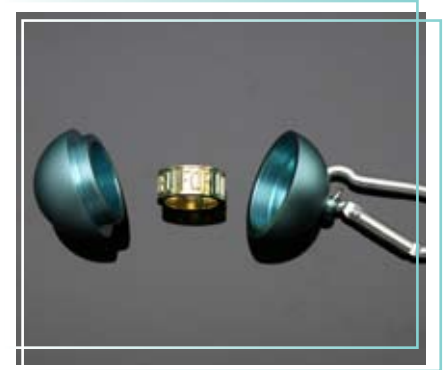

SENYE METAL PRODUCTS CO. LTD.

WE ARE OEM/ODM PROFESSIONAL

Contents

COMPANY BRIEF INTRODUCTION

- 01 KEYCHAIN
- 02 PIN / BADGE
- 03 PERSONALIZED HOLDER
- 04 GENERIC ITEM
- 05 USB
- 06 BOTTLE OPENER
- 07 MAGNET
- 08 PAPER CLIP / BOOK MARK
- 09 LUGGAGE TAG
- 10 DOG TAG
- 11 NAME BADGE
- 12 BUTTON BADGE
- 13 POLICE BADGE
- 14 COIN & MEDAL